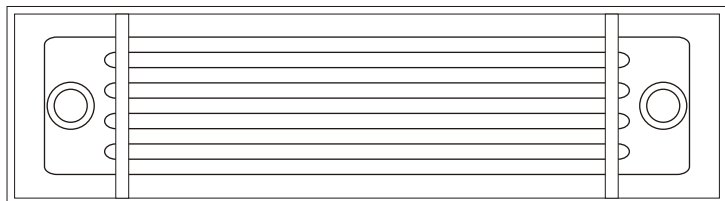

Anuova.Seat

Technische details | Technical data

De zitting is niet inbegrepen in de levering | The top cover is not included in the delivery

Aansluitingen | Connection methods

1x G1/2" ontluchttingsventiel | air vent
3x G1/2" plug | plug

Installatie kit | Installation kit

A = 1300, 1600mm
B = 388mm C = 250mm
I = A - 170mm

Afmetingen | Sizes

+30% andere kleuren | other colours
+0% RAL wit | white

Kleuren | Colour

RAL coating | RAL coating

Oppervlak | Surface

Staal | steel

Materiaal | Material

max.110° C | max.10 bar

System vereisten | System requirements

Horizontální varianta | Horizontal version

El. varianta | El. version

Radiátor na míru | Made to measure

4 - 6 weken | weeks