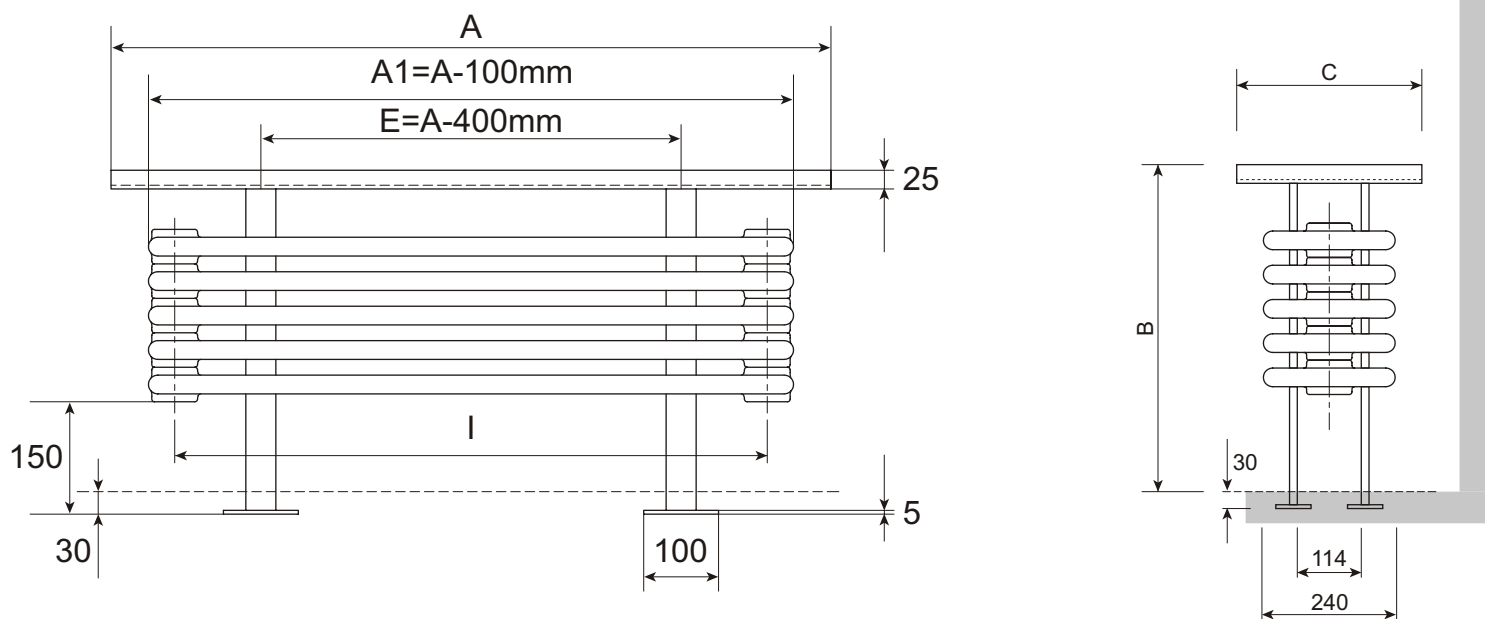

Anuova.Seat

Technische details | Technical data

De zitting is niet inbegrepen in de levering | The top cover is not included in the delivery

Aansluitingen | Connection methods

1x G1/2" ontluchttingsventiel | air vent
3x G1/2" plug | plug

Installatie kit | Installation kit

A = 1300, 1600mm
B = 388mm C = 250mm
I = A - 170mm

Afmetingen | Sizes

+30% andere kleuren | other colours
+0% RAL wit | white

Kleuren | Colour

RAL coating | RAL coating

Oppervlak | Surface

Staal | steel

Materiaal | Material

max.110° C | max.10 bar

System vereisten | System requirements

Horizontální varianta | Horizontal version

El. varianta | El. version

Radiátor na míru | Made to measure

4 - 6 weken | weeks