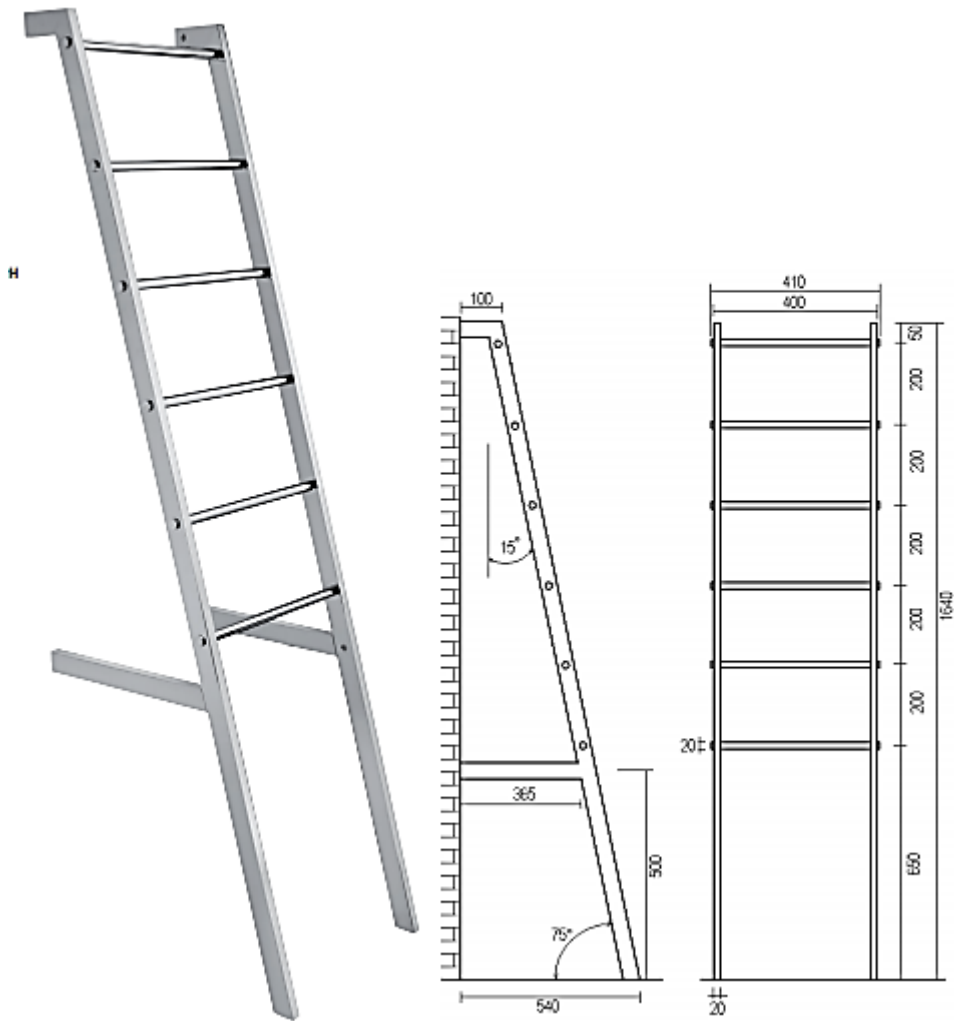

Lascalo

Heated ladder in rectangular
brass pipe and round bars.
PIPE DIMENSION: rectangular
40mm x 20mm round Ø18mm
ADDITIONAL MODULE: not available
ELECTRIC CONNECTION: on/off switch box (BOX)
ELECTRIC ELEMENT: dry heating wire
WIRE AND SCHUKO PLUG: available
with cable bushing
AROMATHERAPY: not available

Treatment galvanico (TG)
Galvanic treatment (TG)
Гальваническое покрытие (TG)

Verniciato (V)
Vernished (V)
Покрашено (V)

INT. (mm)	WATT	WATT	WEIGHT
-	45	45	9