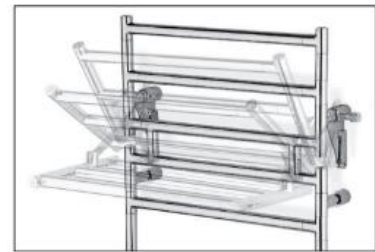

Onero Electric

Fixed modular heated towel rail with tip-up shelf.
 PIPE DIMENSION: Ø25mm
 ADDITIONAL MODULE: 100mm/200mm
 ELECTRIC CONNECTION: on/off switch box (box)
 ELECTRIC ELEMENT: cartridge heater
 WIRE AND SCHUKO PLUG: available
 AROMATHERAPY: available
NOTES: supplied on a board, to be used as reference template for installation