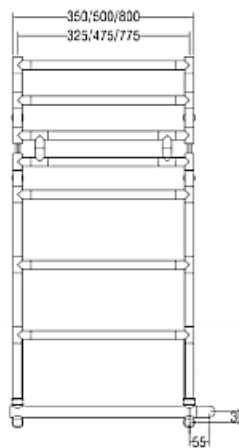

Onero Electric

Fixed modular heated towel rail with tip-up shelf.
 PIPE DIMENSION: Ø25mm
 ADDITIONAL MODULE: 100mm/200mm
 ELECTRIC CONNECTION: on/off switch box (box)
 ELECTRIC ELEMENT: cartridge heater
 WIRE AND SCHUKO PLUG: available
 AROMATHERAPY: available
NOTES: supplied on a board, to be used as reference template for installation

Trattamento galvanico (TG)
 Galvanic treatment (TG)
 Гальваническое покрытие (TG)

Verniciato (V)
 Vernished (V)
 Покраска (V)

INT. (mm)	WATT	WATT	WEIGHT
325	100	150	13
475	150	200	14,6
775	200	300	17,6