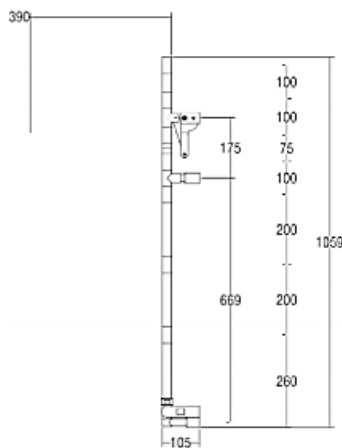

Onero Electric

Fixed modular heated towel rail with tip-up shelf.
 PIPE DIMENSION: Ø25mm
 ADDITIONAL MODULE: 100mm/200mm
 ELECTRIC CONNECTION: on/off switch box (box)
 ELECTRIC ELEMENT: cartridge heater
 WIRE AND SCHUKO PLUG: available
 AROMATHERAPY: available
NOTES: supplied on a board, to be used as reference template for installation

Trattamento galvanico (TG)
 Galvanic treatment (TG)
 Гальваническое покрытие (TG)

Verniciato (V)
 Vernished (V)
 Покраска (V)

INT. (mm)	WATT	WATT	WEIGHT
325	100	150	13
475	150	200	14,6
775	200	300	17,6