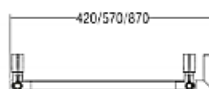

Onero Electric

Fixed modular heated towel rail with tip-up shelf.
 PIPE DIMENSION: Ø25mm
 ADDITIONAL MODULE: 100mm/200mm
 ELECTRIC CONNECTION: on/off switch box (box)
 ELECTRIC ELEMENT: cartridge heater
 WIRE AND SCHUKO PLUG: available
 AROMATHERAPY: available
NOTES: supplied on a board, to be used as reference template for installation

Trattamento galvanico (TG)
 Galvanic treatment (TG)
 Гальваническое покрытие (TG)

Verniciato (V)
 Vernished (V)
 Покраска (V)

INT. (mm)	WATT	WATT	WEIGHT
325	100	150	13
475	150	200	14,6
775	200	300	17,6